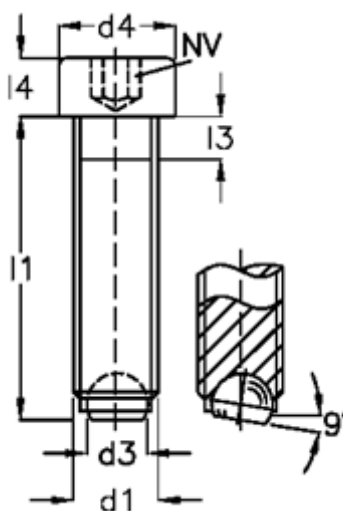

Data Sheet

Article number: 2092762711A
Description: E+G Screws with ball
GN 606-M6-40-BN

Measures

d1	= M6
d2	= 4.0
d3	= 3.2
d4	= 10
Internal hexagon	= 5.0
l1	= 40
l3	= 3.0
l4	= 6